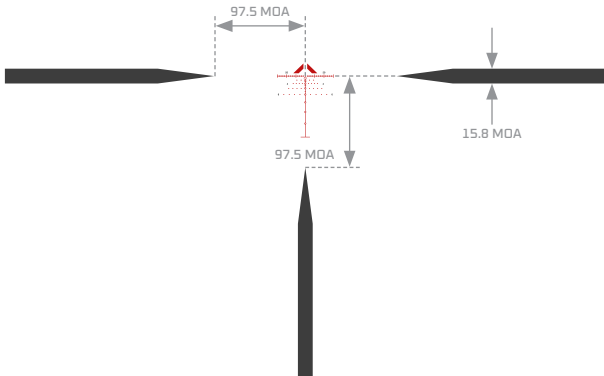

**QR19**

---

Reticle Manual

**QR19 RETICLE**

## QR19 RETICLE KEY DIMENSIONS

## QR19 RETICLE KEY DIMENSIONS

**QR19 RETICLE**

Designed to provide all the info a shooter needs and none of the info they don't, the QR19 reticle excels for CQB shooters. Clearly defined outer bars drive the shooters eyes toward the center dot allowing for quick shot engagement while fine aiming points on the tree allow for precise shots at further distances with the BDC tree.

See **PAGES 3-5** for more detailed dimensions.

**COLT OPTICS**®

MAKE IT COUNT