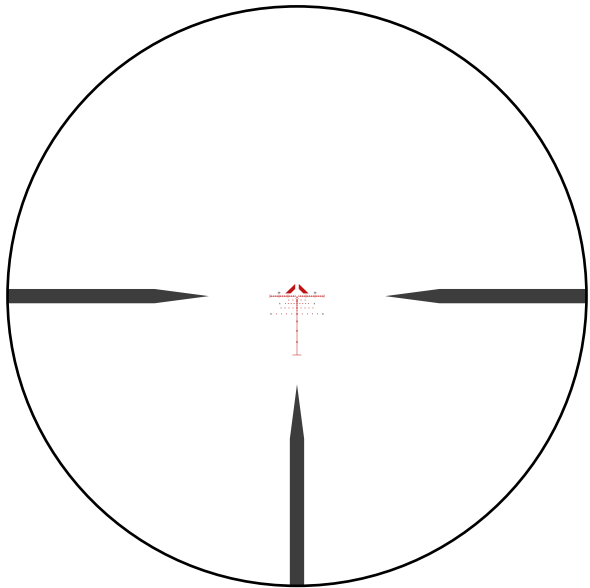

**QR19**

---

Reticle Manual

**QR19 RETICLE**

## QR19 RETICLE KEY DIMENSIONS

## QR19 RETICLE KEY DIMENSIONS

**QR19 RETICLE**

Designed to provide all the info a shooter needs and none of the info they don't, the QR19 reticle excels for CQB shooters. Clearly defined outer bars drive the shooters eyes toward the center dot allowing for quick shot engagement while fine aiming points on the tree allow for precise shots at further distances with the BDC tree.