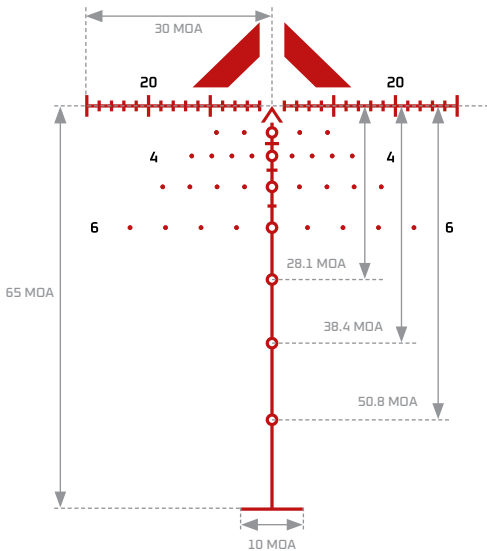

**QR19**

---

Reticle Manual

**QR19 RETICLE**

## QR19 RETICLE KEY DIMENSIONS

## QR19 RETICLE KEY DIMENSIONS

**QR19 RETICLE**

Designed to provide all the info a shooter needs and none of the info they don't, the QR19 reticle excels for CQB shooters. Clearly defined outer bars drive the shooters eyes toward the center dot allowing for quick shot engagement while fine aiming points on the tree allow for precise shots at further distances with the BDC tree.

See **PAGES 3-5** for more detailed dimensions.

**COLT OPTICS**®

MAKE IT COUNT